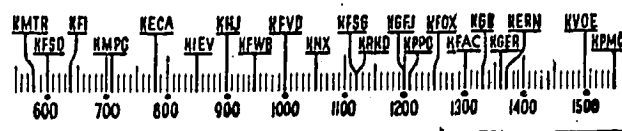

YOUR RADIO Today

[The information contained in the following schedule of radio programs is furnished by the stations broadcasting the programs, and The Times should not be considered responsible for errors in announcements due to failure of stations to advise of daily changes.—Ed.]

Before 8 a.m.

KMTR—Calif. Theater. 6.
KFI—Melody. 6:45; Music Clock. 7;
Singing Salesman. 7:30; Sam Hayes. 7:45.
KMPC—Music Sungial. 6:30; Melody. 7;
Andy. Virginia. 7:30.
KECA—Musical Clock. 6:30; News. 7:30;
Novelties. 7:45.
KHJ—Stu Wilson. 6; News. 7; Stu Wilson.
7:15.
KFVB—Waker Upper. 6; Sunrise Express. 7.
KFVD—Spanish. 6; World on Air. 7;
Jubilee. 7:15.
KXN—Sunrise Salute. 6; News. 7:30;
Friendly Philosopher. 7:45.
KRKD—Doug Douglas. 6; Doug Douglas.
Ins. 6:45; News. 7:45.
KGFJ—Concert. 6; Stocks. 7; Ross Haywood.
7:15; Sports. 7:30; Uptowners. 7:45.
KFOX—El Despertador. 5; Roundup. 7:30.
KFAC—Symphony. 6; Pastor Reynolds. 7;
Bill Sharples. 7:30.
KGER—Farm. 6:05; Purple Mule. 6:30;
Audrey Lee. 7:15.
KVOE—Yawn Patrol. 7; News. 7:45.

8 to 9 a.m.

KMTR—Musie. 8:45.
KFI—Johnny Murray. 8; News. 8:15;
"Against Storm." 8:30; Guiding Light. 8:45.
KMPC—Unity Word. 8:30.
KFAC—Sam Moore. 8; Young Dr. Malone. 8:15; Unclasic. 8:30; Rakov Orch. 8:45.
KHJ—Victor Lindlar. 8; Keep Fit. 8:30; Mirandy. 8:45.
KFVB—Church. 8; News. 8:30; Medical. 8:45.
KFVD—Jubilee (cont.).
KXN—Mary Foster. 8; "Mr. Hamp Goes to Town." 8:15; Nancy Dixon. 8:30; "My Children." 8:45.
KRKD—Musie. 8.
KGFJ—News. Stocks. 8; Quan's Orch. 8:15; Revue. 8:30; Medical. 8:45.
KFOX—Headlines. 8; Medical. 8:15; Talk. 8:30; Health. 8:45.
KFAC—News. 8; House McGregor. 8:30; Mildred Lager. 8:45.
KGER—"Soul Patrol." 8; Mizpah. 8:15; Rev. Bennington. 8:45.
KVOE—Talk. 8; Keep Fit. 8:30; Medical. 8:45.

9 to 10 a.m.

KMTR—Religious. 9; Monitor News. 9:15; Music. 9:30; Nat. Message. 9:45.
KFI—Career Alice Blair. 9; Southernaires. 9:15; Bridge. 9:30.
KMPC—News. 9; Music Graphs. 9:15; College Capers. 9:45.
KECA—"May I Come In?" 9; Lady Make Believe. 9:15; Farm. Home. 9:30.
KHJ—Romance. 9; Cowboys. 9:15; Carters Elm St. 9:45.
KFVB—Melody. 9; Ballards. 9:15; Music. 9:30; Song Shop. 9:45.
KRKD—Music. 9; U.S. Weather. 9:30; Music. 9:45.
KGFJ—Musie. 9; News. 9:15; Medical. 9:30; Parade. 9:45.
KXN—Kate Smith. 9; When Girl Marries. 9:15; Romance Helen Trent. 9:30; Gal Sunday. 9:45.
KFOX—News. Stocks. 9; Swing. 9:15; Young's Orch. 9:30; Royal Rogues. 9:45.
KFAC—Rhythm. 9; Talk. 9:15; Music. 9:30.
KGER—Meditations. 9; Medical. 9:15; Women in News. 9:30; Parents' Forum. 9:45.
KGFJ—Bright Corner. 9; March Ahead. Time. 9:15; Show. 9:30; Full Gospel.
KVOE—Soprano. 9; Strings. 9:15; Monitor News. 9:30; Carters Elm St. 9:45.

10 to 11 a.m.